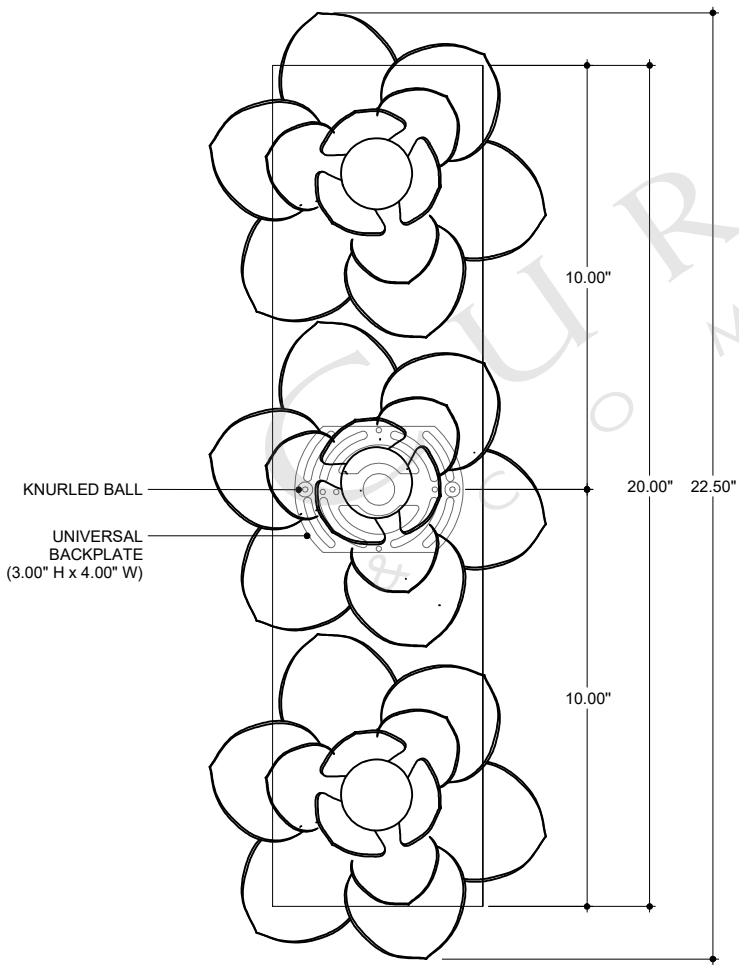

TOP VIEW

FRONT VIEW

SIDE VIEW

5000-0165

ALL WORK © 2020 CURREY & COMPANY